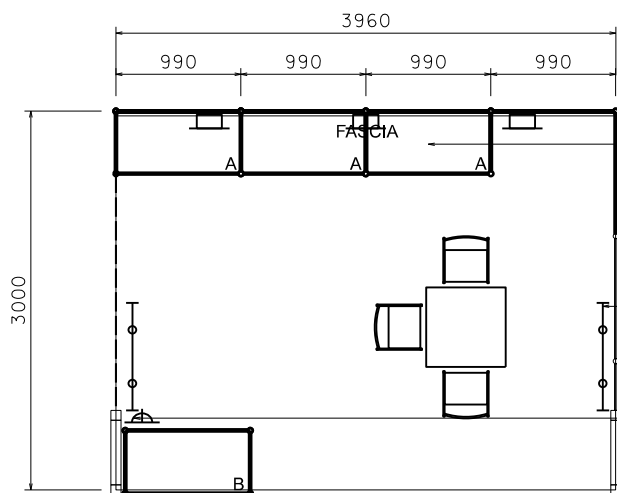

## PREMIUM BOOTH 4M X 3M Non-Corner Premium Booth

四米乘三米攤位

1mH SILVER SYSTEM LOCKABLE CABINET  
(DO NOT REMOVE)  
WITH BLACK STICKER FIN.

BLACK TRACK LIGHT  
W/ 2 X 7W LED SPOTLIGHT  
(BLACK IN COLOR)

500W SOCKET

PLAN

FOAMBOARD FASCIA  
W/ D.PRINT LOGO  
AND STICKER COMPANY NAME

1000mm X 1000mmH  
D.PRINT FOAMBOARD  
ON SYSTEM COUNTER

3960mm X 1500mmH  
D.PRINT FOAMBOARD  
ON SYSTEM PANEL

PERSPECTIVE

ELEVATION

BOOTH SPECIFICATIONS		QTY.
	1000W x 500D x 1000H LOCKABLE CABINET (DO NOT REMOVE), SILVER SYSTEM W/ BLACK STICKER FIN.	3
	1000W x 500D x 1000H LOCKABLE CABINET SILVER SYSTEM W/ BLACK STICKER FIN., FRONTAGE 1000mm X 1000mmH D.PRINT FOAMBOARD	1
	3960mm X 1500mmH D.PRINT FOAMBOARD ON SYSTEM PANEL	1
	FOAMBOARD FASCIA W/ D.PRINT LOGO AND STICKER COMPANY NAME	1
	BLACK TRACK LIGHT W/ 2 X 7W LED SPOTLIGHT (WHITE LIGHT)	2
	BLACK LEATHER CHAIR	3
	700 X 700 X 750mmH SQUARE MEETING TABLE	1
	500W SQUARE PIN POWER SOCKET	1
	24W LED GILBERT LAMP	3
	RUBBISH BIN & CARPET (12sqm.)	

### 4M X 3M Left Corner Premium Booth

四米乘三米左邊角位攤位

1mH SILVER SYSTEM LOCKABLE CABINET  
(DO NOT REMOVE)  
WITH BLACK STICKER FIN.

BLACK TRACK LIGHT  
W/ 2 X 7W LED SPOTLIGHT  
(BLACK IN COLOR)

500W SOCKET

PLAN

1000mmH  
LOCKABLE CABINET  
SILVER SYSTEM W/  
BLACK STICKER FIN,

3960mm X 1500mmH  
D.PRINT FOAMBOARD  
ON SYSTEM PANEL

1000mm X 1000mmH  
D.PRINT FOAMBOARD  
ON SYSTEM COUNTER

PERSPECTIVE

ELEVATION

BOOTH SPECIFICATIONS		QTY.
	1000W x 500D x 1000H LOCKABLE CABINET (DO NOT REMOVE), SILVER SYSTEM W/ BLACK STICKER FIN.	3
	1000W x 500D x 1000H LOCKABLE CABINET ,SILVER SYSTEM W/ BLACK STICKER FIN., FRONTAGE 1000mm X 1000mmH D.PRINT FOAMBOARD	1
	3960mm X 1500mmH D.PRINT FOAMBOARD ON SYSTEM PANEL	1
	FOAMBOARD FASCIA W/ D.PRINT LOGO AND STICKER COMPANY NAME	1
	BLACK TRACK LIGHT W/ 2 X 7W LED SPOTLIGHT (WHITE LIGHT)	2
	BLACK LEATHER CHAIR	3
	700 X 700 X 750mmH SQUARE MEETING TABLE	1
	500W SQUARE PIN POWER SOCKET	1
	24W LED GILBERT LAMP	3
	RUBBISH BIN & CARPET (12sqm.)	