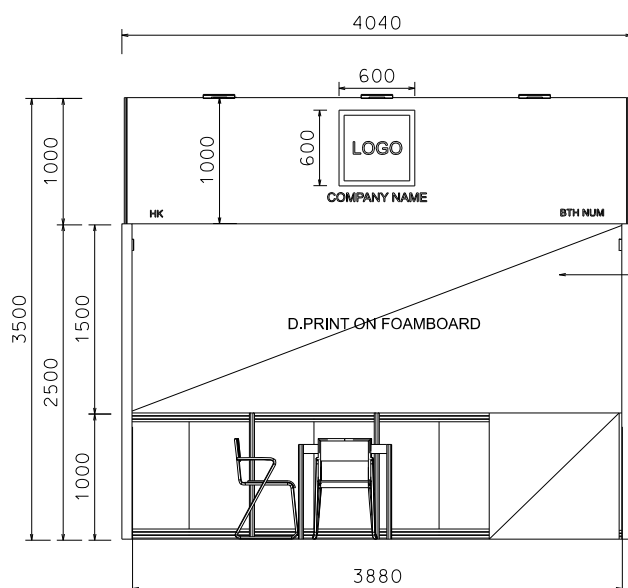

## PREMIUM BOOTH 4M X 3M Non-Corner Premium Booth

四米乘三米攤位

1mH SILVER SYSTEM LOCKABLE CABINET  
(DO NOT REMOVE)  
WITH BLACK STICKER FIN.

BLACK TRACK LIGHT  
W/ 2 X 7W LED SPOTLIGHT  
(BLACK IN COLOR)

500W SOCKET

PLAN

FOAMBOARD FASCIA  
W/ D.PRINT LOGO  
AND STICKER COMPANY NAME

1000mm X 1000mmH  
D.PRINT FOAMBOARD  
ON SYSTEM COUNTER

3960mm X 1500mmH  
D.PRINT FOAMBOARD  
ON SYSTEM PANEL

PERSPECTIVE

ELEVATION

BOOTH SPECIFICATIONS		QTY.
	1000W x 500D x 1000H LOCKABLE CABINET (DO NOT REMOVE), SILVER SYSTEM W/ BLACK STICKER FIN.	3
	1000W x 500D x 1000H LOCKABLE CABINET SILVER SYSTEM W/ BLACK STICKER FIN., FRONTAGE 1000mm X 1000mmH D.PRINT FOAMBOARD	1
	3960mm X 1500mmH D.PRINT FOAMBOARD ON SYSTEM PANEL	1
	FOAMBOARD FASCIA W/ D.PRINT LOGO AND STICKER COMPANY NAME	1
	BLACK TRACK LIGHT W/ 2 X 7W LED SPOTLIGHT (WHITE LIGHT)	2
	BLACK LEATHER CHAIR	3
	700 X 700 X 750mmH SQUARE MEETING TABLE	1
	500W SQUARE PIN POWER SOCKET	1
	24W LED GILBERT LAMP	3
	RUBBISH BIN & CARPET (12sqm.)	

### 4M X 3M Left Corner Premium Booth

四米乘三米左邊角位攤位

1mH SILVER SYSTEM LOCKABLE CABINET  
(DO NOT REMOVE)  
WITH BLACK STICKER FIN.

BLACK TRACK LIGHT  
W/ 2 X 7W LED SPOTLIGHT  
(BLACK IN COLOR)

500W SOCKET

PLAN

1000mmH  
LOCKABLE CABINET  
SILVER SYSTEM W/  
BLACK STICKER FIN,

3960mm X 1500mmH  
D.PRINT FOAMBOARD  
ON SYSTEM PANEL

1000mm X 1000mmH  
D.PRINT FOAMBOARD  
ON SYSTEM COUNTER

PERSPECTIVE

ELEVATION

BOOTH SPECIFICATIONS		QTY.
	1000W x 500D x 1000H LOCKABLE CABINET (DO NOT REMOVE), SILVER SYSTEM W/ BLACK STICKER FIN.	3
	1000W x 500D x 1000H LOCKABLE CABINET ,SILVER SYSTEM W/ BLACK STICKER FIN., FRONTAGE 1000mm X 1000mmH D.PRINT FOAMBOARD	1
	3960mm X 1500mmH D.PRINT FOAMBOARD ON SYSTEM PANEL	1
	FOAMBOARD FASCIA W/ D.PRINT LOGO AND STICKER COMPANY NAME	1
	BLACK TRACK LIGHT W/ 2 X 7W LED SPOTLIGHT (WHITE LIGHT)	2
	BLACK LEATHER CHAIR	3
	700 X 700 X 750mmH SQUARE MEETING TABLE	1
	500W SQUARE PIN POWER SOCKET	1
	24W LED GILBERT LAMP	3
	RUBBISH BIN & CARPET (12sqm.)	