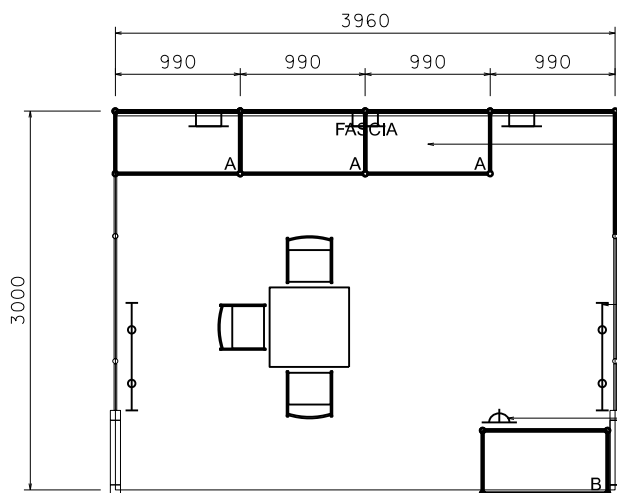

## PREMIUM BOOTH 4M X 3M Non-Corner Premium Booth

四米乘三米攤位

1mH SILVER SYSTEM LOCKABLE CABINET  
(DO NOT REMOVE)  
WITH BLACK STICKER FIN.

BLACK TRACK LIGHT  
W/ 2 X 7W LED SPOTLIGHT  
(BLACK IN COLOR)

500W SOCKET

PLAN

FOAMBOARD FASCIA  
W/ D.PRINT LOGO  
AND STICKER COMPANY NAME

1000mm X 1000mmH  
D.PRINT FOAMBOARD  
ON SYSTEM COUNTER

3960mm X 1500mmH  
D.PRINT FOAMBOARD  
ON SYSTEM PANEL

PERSPECTIVE

ELEVATION

BOOTH SPECIFICATIONS		QTY.
	1000W x 500D x 1000H LOCKABLE CABINET (DO NOT REMOVE), SILVER SYSTEM W/ BLACK STICKER FIN.	3
	1000W x 500D x 1000H LOCKABLE CABINET SILVER SYSTEM W/ BLACK STICKER FIN., FRONTAGE 1000mm X 1000mmH D.PRINT FOAMBOARD	1
	3960mm X 1500mmH D.PRINT FOAMBOARD ON SYSTEM PANEL	1
	FOAMBOARD FASCIA W/ D.PRINT LOGO AND STICKER COMPANY NAME	1
	BLACK TRACK LIGHT W/ 2 X 7W LED SPOTLIGHT (WHITE LIGHT)	2
	BLACK LEATHER CHAIR	3
	700 X 700 X 750mmH SQUARE MEETING TABLE	1
	500W SQUARE PIN POWER SOCKET	1
	24W LED GILBERT LAMP	3
	RUBBISH BIN & CARPET (12sqm.)	

### 4M X 3M Left Corner Premium Booth

四米乘三米左邊角位攤位

1mH SILVER SYSTEM LOCKABLE CABINET  
(DO NOT REMOVE)  
WITH BLACK STICKER FIN.

BLACK TRACK LIGHT  
W/ 2 X 7W LED SPOTLIGHT  
(BLACK IN COLOR)

500W SOCKET

PLAN

1000mmH  
LOCKABLE CABINET  
SILVER SYSTEM W/  
BLACK STICKER FIN,

3960mm X 1500mmH  
D.PRINT FOAMBOARD  
ON SYSTEM PANEL

1000mm X 1000mmH  
D.PRINT FOAMBOARD  
ON SYSTEM COUNTER

PERSPECTIVE

ELEVATION

BOOTH SPECIFICATIONS		QTY.
	1000W x 500D x 1000H LOCKABLE CABINET (DO NOT REMOVE), SILVER SYSTEM W/ BLACK STICKER FIN.	3
	1000W x 500D x 1000H LOCKABLE CABINET ,SILVER SYSTEM W/ BLACK STICKER FIN., FRONTAGE 1000mm X 1000mmH D.PRINT FOAMBOARD	1
	3960mm X 1500mmH D.PRINT FOAMBOARD ON SYSTEM PANEL	1
	FOAMBOARD FASCIA W/ D.PRINT LOGO AND STICKER COMPANY NAME	1
	BLACK TRACK LIGHT W/ 2 X 7W LED SPOTLIGHT (WHITE LIGHT)	2
	BLACK LEATHER CHAIR	3
	700 X 700 X 750mmH SQUARE MEETING TABLE	1
	500W SQUARE PIN POWER SOCKET	1
	24W LED GILBERT LAMP	3
	RUBBISH BIN & CARPET (12sqm.)	