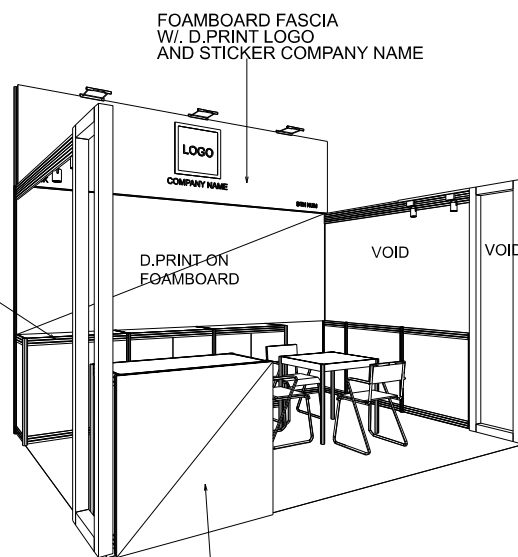

## PREMIUM BOOTH 4M X 3M Non-Corner Premium Booth

四米乘三米攤位

1mH SILVER SYSTEM LOCKABLE CABINET  
(DO NOT REMOVE)  
WITH BLACK STICKER FIN.

BLACK TRACK LIGHT  
W/ 2 X 7W LED SPOTLIGHT  
(BLACK IN COLOR)

500W SOCKET

PLAN

FOAMBOARD FASCIA  
W/ D.PRINT LOGO  
AND STICKER COMPANY NAME

1000mm X 1000mmH  
D.PRINT FOAMBOARD  
ON SYSTEM COUNTER

3960mm X 1500mmH  
D.PRINT FOAMBOARD  
ON SYSTEM PANEL

PERSPECTIVE

ELEVATION

BOOTH SPECIFICATIONS		QTY.
	1000W x 500D x 1000H LOCKABLE CABINET (DO NOT REMOVE), SILVER SYSTEM W/ BLACK STICKER FIN.	3
	1000W x 500D x 1000H LOCKABLE CABINET SILVER SYSTEM W/ BLACK STICKER FIN., FRONTAGE 1000mm X 1000mmH D.PRINT FOAMBOARD	1
	3960mm X 1500mmH D.PRINT FOAMBOARD ON SYSTEM PANEL	1
	FOAMBOARD FASCIA W/ D.PRINT LOGO AND STICKER COMPANY NAME	1
	BLACK TRACK LIGHT W/ 2 X 7W LED SPOTLIGHT (WHITE LIGHT)	2
	BLACK LEATHER CHAIR	3
	700 X 700 X 750mmH SQUARE MEETING TABLE	1
	500W SQUARE PIN POWER SOCKET	1
	24W LED GILBERT LAMP	3
	RUBBISH BIN & CARPET (12sqm.)	

### 4M X 3M Left Corner Premium Booth

四米乘三米左邊角位攤位

1mH SILVER SYSTEM LOCKABLE CABINET  
(DO NOT REMOVE)  
WITH BLACK STICKER FIN.

BLACK TRACK LIGHT  
W/ 2 X 7W LED SPOTLIGHT  
(BLACK IN COLOR)

500W SOCKET

PLAN

1000mmH  
LOCKABLE CABINET  
SILVER SYSTEM W/  
BLACK STICKER FIN,

3960mm X 1500mmH  
D.PRINT FOAMBOARD  
ON SYSTEM PANEL

1000mm X 1000mmH  
D.PRINT FOAMBOARD  
ON SYSTEM COUNTER

PERSPECTIVE

ELEVATION

BOOTH SPECIFICATIONS		QTY.
	1000W x 500D x 1000H LOCKABLE CABINET (DO NOT REMOVE), SILVER SYSTEM W/ BLACK STICKER FIN.	3
	1000W x 500D x 1000H LOCKABLE CABINET ,SILVER SYSTEM W/ BLACK STICKER FIN., FRONTAGE 1000mm X 1000mmH D.PRINT FOAMBOARD	1
	3960mm X 1500mmH D.PRINT FOAMBOARD ON SYSTEM PANEL	1
	FOAMBOARD FASCIA W/ D.PRINT LOGO AND STICKER COMPANY NAME	1
	BLACK TRACK LIGHT W/ 2 X 7W LED SPOTLIGHT (WHITE LIGHT)	2
	BLACK LEATHER CHAIR	3
	700 X 700 X 750mmH SQUARE MEETING TABLE	1
	500W SQUARE PIN POWER SOCKET	1
	24W LED GILBERT LAMP	3
	RUBBISH BIN & CARPET (12sqm.)	