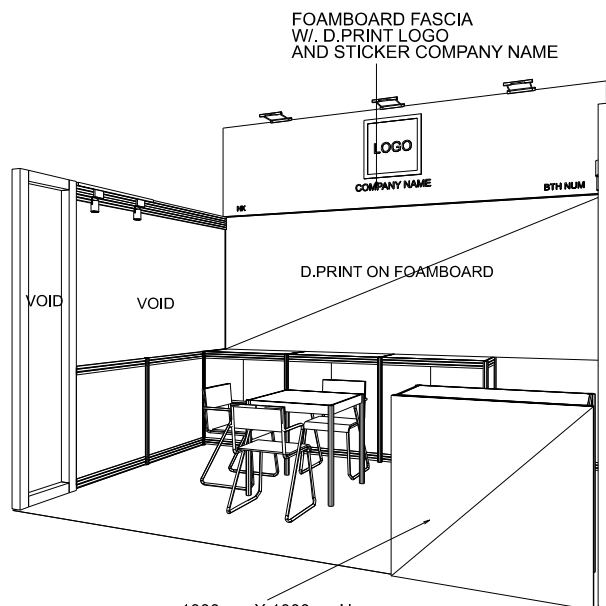

## PREMIUM BOOTH 4M X 3M Non-Corner Premium Booth

四米乘三米攤位

1mH SILVER SYSTEM LOCKABLE CABINET  
(DO NOT REMOVE)  
WITH BLACK STICKER FIN.

BLACK TRACK LIGHT  
W/ 2 X 7W LED SPOTLIGHT  
(BLACK IN COLOR)

500W SOCKET

PLAN

FOAMBOARD FASCIA  
W/ D.PRINT LOGO  
AND STICKER COMPANY NAME

1000mm X 1000mmH  
D.PRINT FOAMBOARD  
ON SYSTEM COUNTER

3960mm X 1500mmH  
D.PRINT FOAMBOARD  
ON SYSTEM PANEL

PERSPECTIVE

ELEVATION

BOOTH SPECIFICATIONS		QTY.
	1000W x 500D x 1000H LOCKABLE CABINET (DO NOT REMOVE), SILVER SYSTEM W/ BLACK STICKER FIN.	3
	1000W x 500D x 1000H LOCKABLE CABINET SILVER SYSTEM W/ BLACK STICKER FIN., FRONTAGE 1000mm X 1000mmH D.PRINT FOAMBOARD	1
	3960mm X 1500mmH D.PRINT FOAMBOARD ON SYSTEM PANEL	1
	FOAMBOARD FASCIA W/ D.PRINT LOGO AND STICKER COMPANY NAME	1
	BLACK TRACK LIGHT W/ 2 X 7W LED SPOTLIGHT (WHITE LIGHT)	2
	BLACK LEATHER CHAIR	3
	700 X 700 X 750mmH SQUARE MEETING TABLE	1
	500W SQUARE PIN POWER SOCKET	1
	24W LED GILBERT LAMP	3
	RUBBISH BIN & CARPET (12sqm.)	

### 4M X 3M Left Corner Premium Booth

四米乘三米左邊角位攤位

1mH SILVER SYSTEM LOCKABLE CABINET  
(DO NOT REMOVE)  
WITH BLACK STICKER FIN.

BLACK TRACK LIGHT  
W/ 2 X 7W LED SPOTLIGHT  
(BLACK IN COLOR)

500W SOCKET

PLAN

1000mmH  
LOCKABLE CABINET  
SILVER SYSTEM W/  
BLACK STICKER FIN,

3960mm X 1500mmH  
D.PRINT FOAMBOARD  
ON SYSTEM PANEL

1000mm X 1000mmH  
D.PRINT FOAMBOARD  
ON SYSTEM COUNTER

PERSPECTIVE

ELEVATION

BOOTH SPECIFICATIONS		QTY.
	1000W x 500D x 1000H LOCKABLE CABINET (DO NOT REMOVE), SILVER SYSTEM W/ BLACK STICKER FIN.	3
	1000W x 500D x 1000H LOCKABLE CABINET ,SILVER SYSTEM W/ BLACK STICKER FIN., FRONTAGE 1000mm X 1000mmH D.PRINT FOAMBOARD	1
	3960mm X 1500mmH D.PRINT FOAMBOARD ON SYSTEM PANEL	1
	FOAMBOARD FASCIA W/ D.PRINT LOGO AND STICKER COMPANY NAME	1
	BLACK TRACK LIGHT W/ 2 X 7W LED SPOTLIGHT (WHITE LIGHT)	2
	BLACK LEATHER CHAIR	3
	700 X 700 X 750mmH SQUARE MEETING TABLE	1
	500W SQUARE PIN POWER SOCKET	1
	24W LED GILBERT LAMP	3
	RUBBISH BIN & CARPET (12sqm.)	