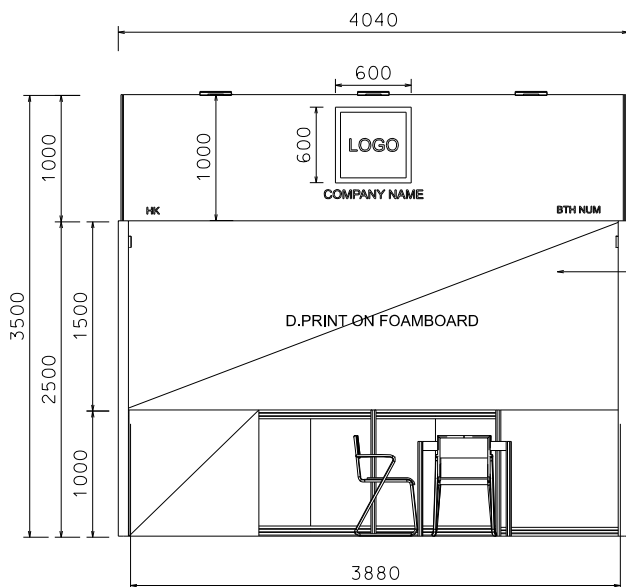

## PREMIUM BOOTH 4M X 3M Non-Corner Premium Booth

四米乘三米攤位

1mH SILVER SYSTEM LOCKABLE CABINET  
(DO NOT REMOVE)  
WITH BLACK STICKER FIN.

BLACK TRACK LIGHT  
W/ 2 X 7W LED SPOTLIGHT  
(BLACK IN COLOR)

500W SOCKET

PLAN

FOAMBOARD FASCIA  
W/ D.PRINT LOGO  
AND STICKER COMPANY NAME

1000mm X 1000mmH  
D.PRINT FOAMBOARD  
ON SYSTEM COUNTER

3960mm X 1500mmH  
D.PRINT FOAMBOARD  
ON SYSTEM PANEL

PERSPECTIVE

ELEVATION

BOOTH SPECIFICATIONS		QTY.
	1000W x 500D x 1000H LOCKABLE CABINET (DO NOT REMOVE), SILVER SYSTEM W/ BLACK STICKER FIN.	3
	1000W x 500D x 1000H LOCKABLE CABINET SILVER SYSTEM W/ BLACK STICKER FIN., FRONTAGE 1000mm X 1000mmH D.PRINT FOAMBOARD	1
	3960mm X 1500mmH D.PRINT FOAMBOARD ON SYSTEM PANEL	1
	FOAMBOARD FASCIA W/ D.PRINT LOGO AND STICKER COMPANY NAME	1
	BLACK TRACK LIGHT W/ 2 X 7W LED SPOTLIGHT (WHITE LIGHT)	2
	BLACK LEATHER CHAIR	3
	700 X 700 X 750mmH SQUARE MEETING TABLE	1
	500W SQUARE PIN POWER SOCKET	1
	24W LED GILBERT LAMP	3
	RUBBISH BIN & CARPET (12sqm.)	

### 4M X 3M Left Corner Premium Booth

四米乘三米左邊角位攤位

1mH SILVER SYSTEM LOCKABLE CABINET  
(DO NOT REMOVE)  
WITH BLACK STICKER FIN.

BLACK TRACK LIGHT  
W/ 2 X 7W LED SPOTLIGHT  
(BLACK IN COLOR)

500W SOCKET

PLAN

1000mmH  
LOCKABLE CABINET  
SILVER SYSTEM W/  
BLACK STICKER FIN,

3960mm X 1500mmH  
D.PRINT FOAMBOARD  
ON SYSTEM PANEL

1000mm X 1000mmH  
D.PRINT FOAMBOARD  
ON SYSTEM COUNTER

PERSPECTIVE

ELEVATION

BOOTH SPECIFICATIONS		QTY.
	1000W x 500D x 1000H LOCKABLE CABINET (DO NOT REMOVE), SILVER SYSTEM W/ BLACK STICKER FIN.	3
	1000W x 500D x 1000H LOCKABLE CABINET ,SILVER SYSTEM W/ BLACK STICKER FIN., FRONTAGE 1000mm X 1000mmH D.PRINT FOAMBOARD	1
	3960mm X 1500mmH D.PRINT FOAMBOARD ON SYSTEM PANEL	1
	FOAMBOARD FASCIA W/ D.PRINT LOGO AND STICKER COMPANY NAME	1
	BLACK TRACK LIGHT W/ 2 X 7W LED SPOTLIGHT (WHITE LIGHT)	2
	BLACK LEATHER CHAIR	3
	700 X 700 X 750mmH SQUARE MEETING TABLE	1
	500W SQUARE PIN POWER SOCKET	1
	24W LED GILBERT LAMP	3
	RUBBISH BIN & CARPET (12sqm.)	